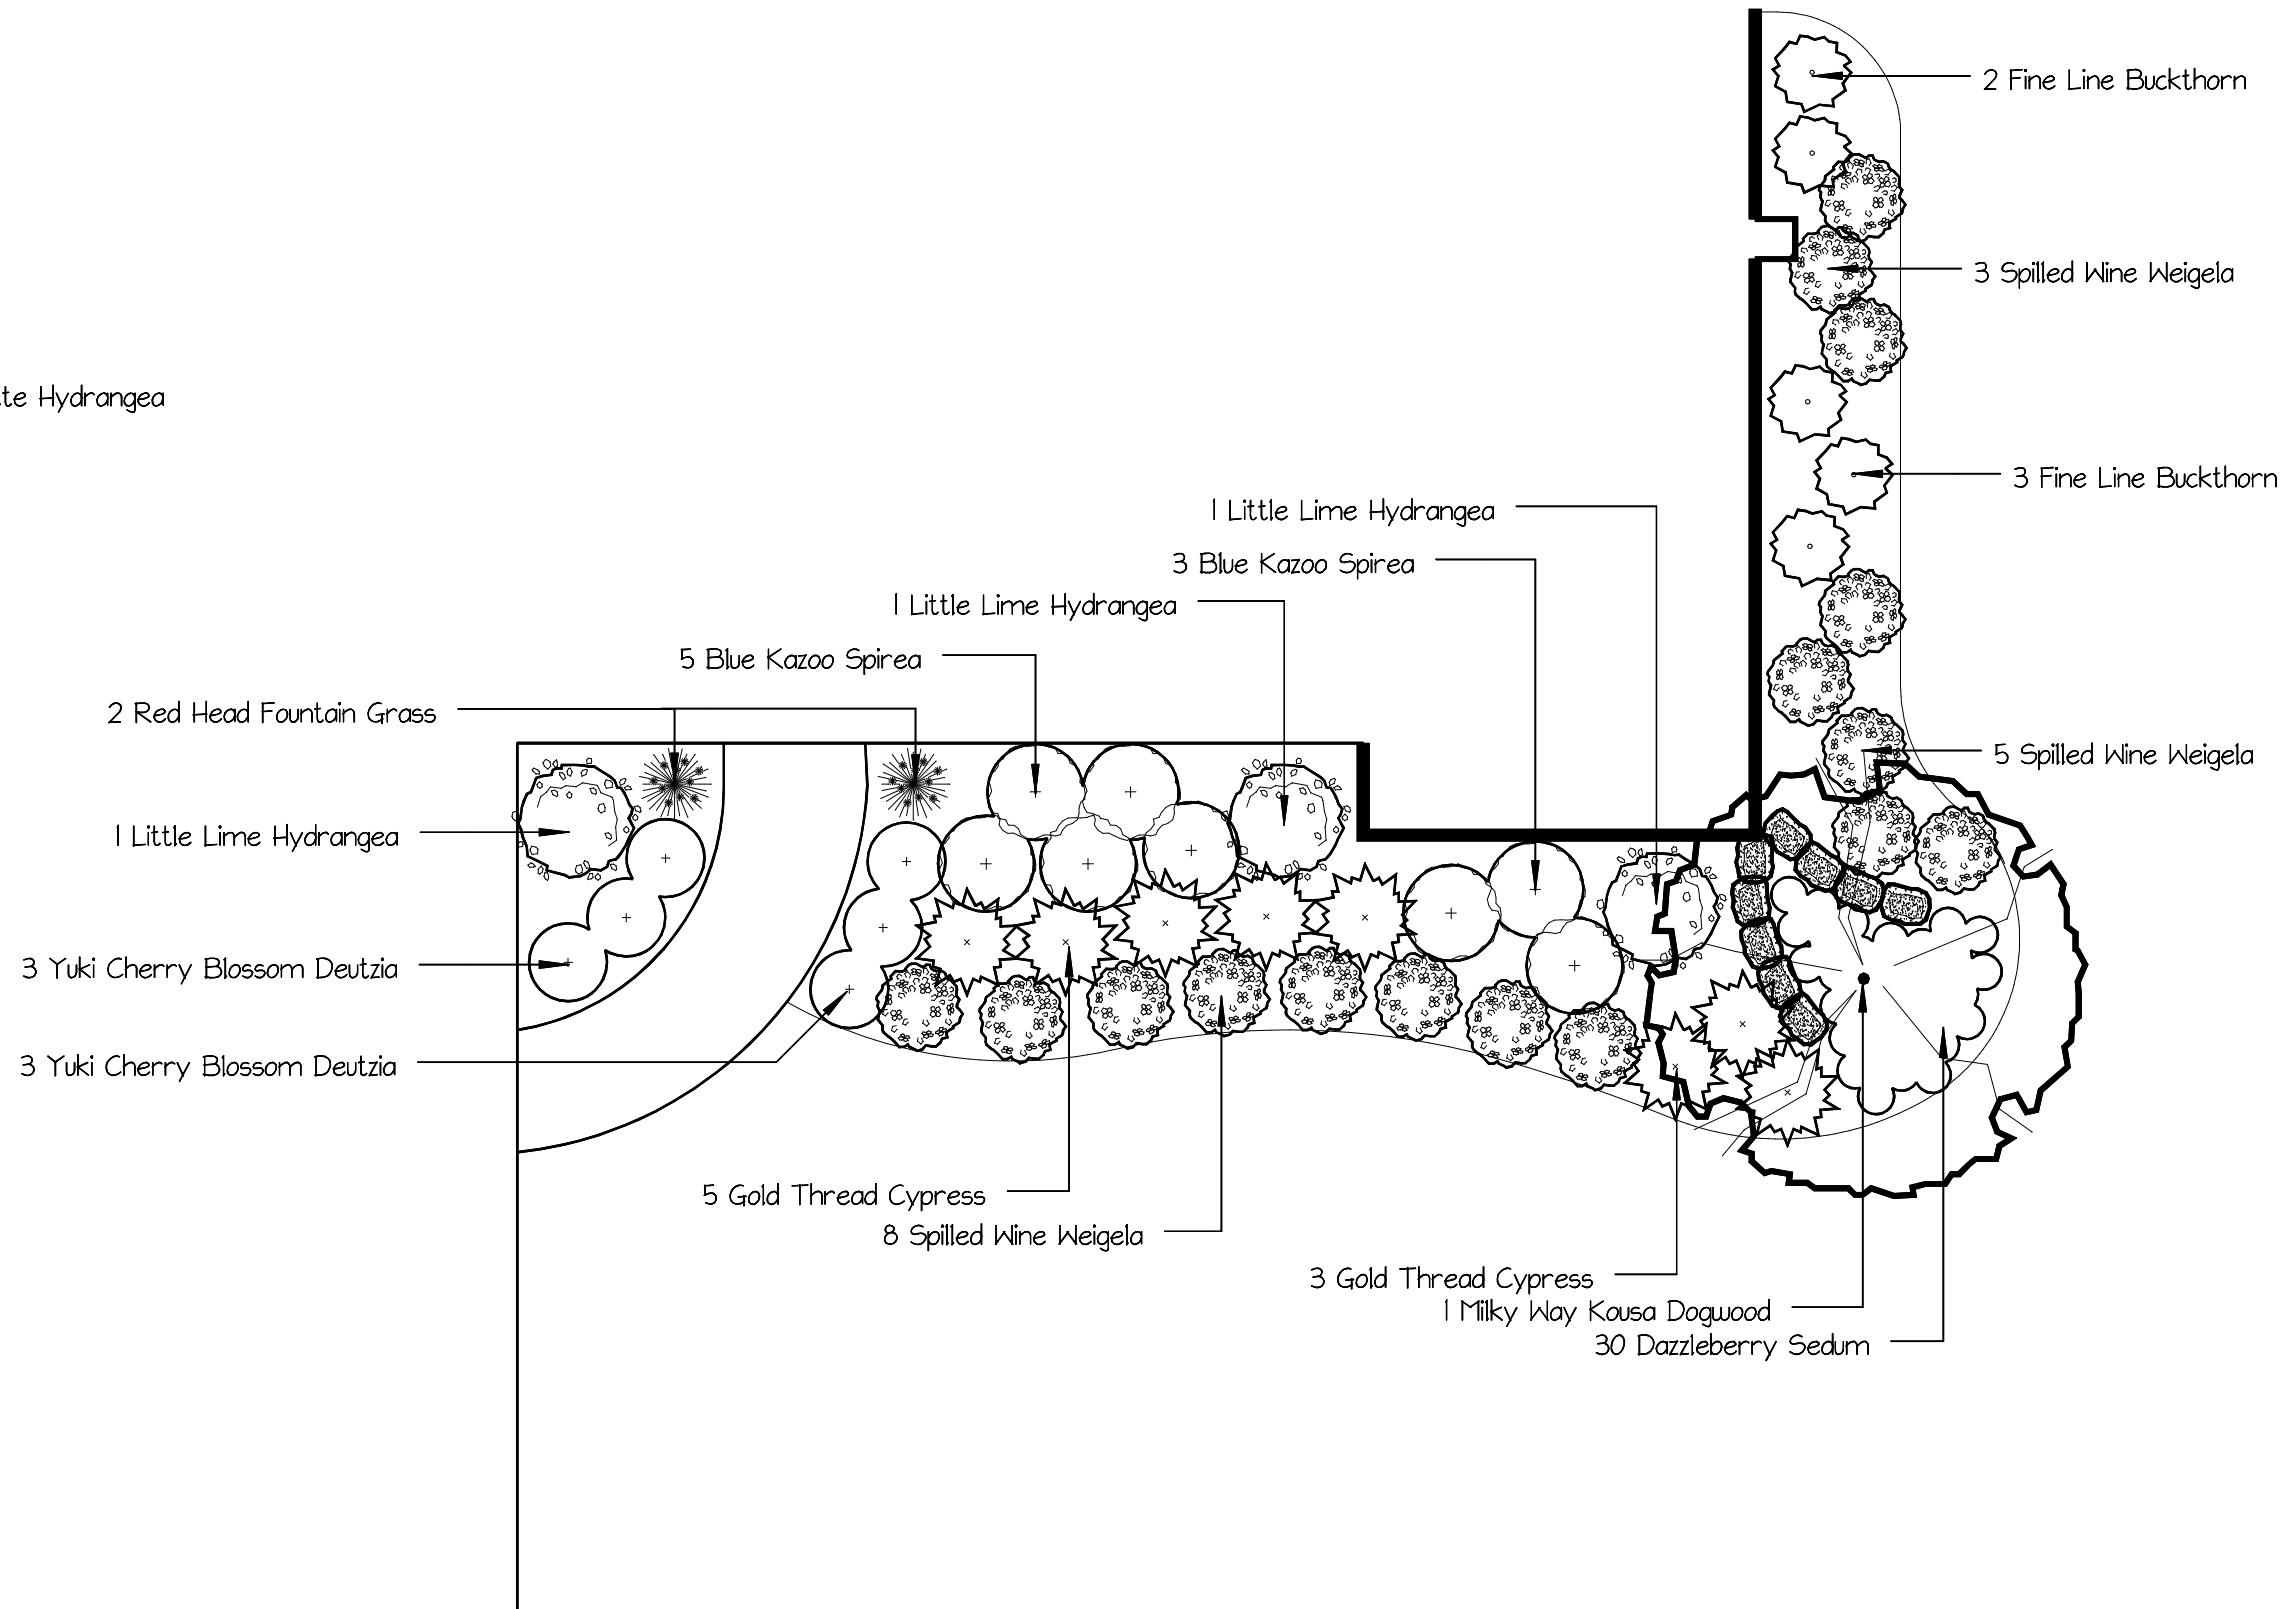

5 Mini Mauvette Hydrangea

DRAWING #
1 of 1

DATE

SCALE
1" = 8'