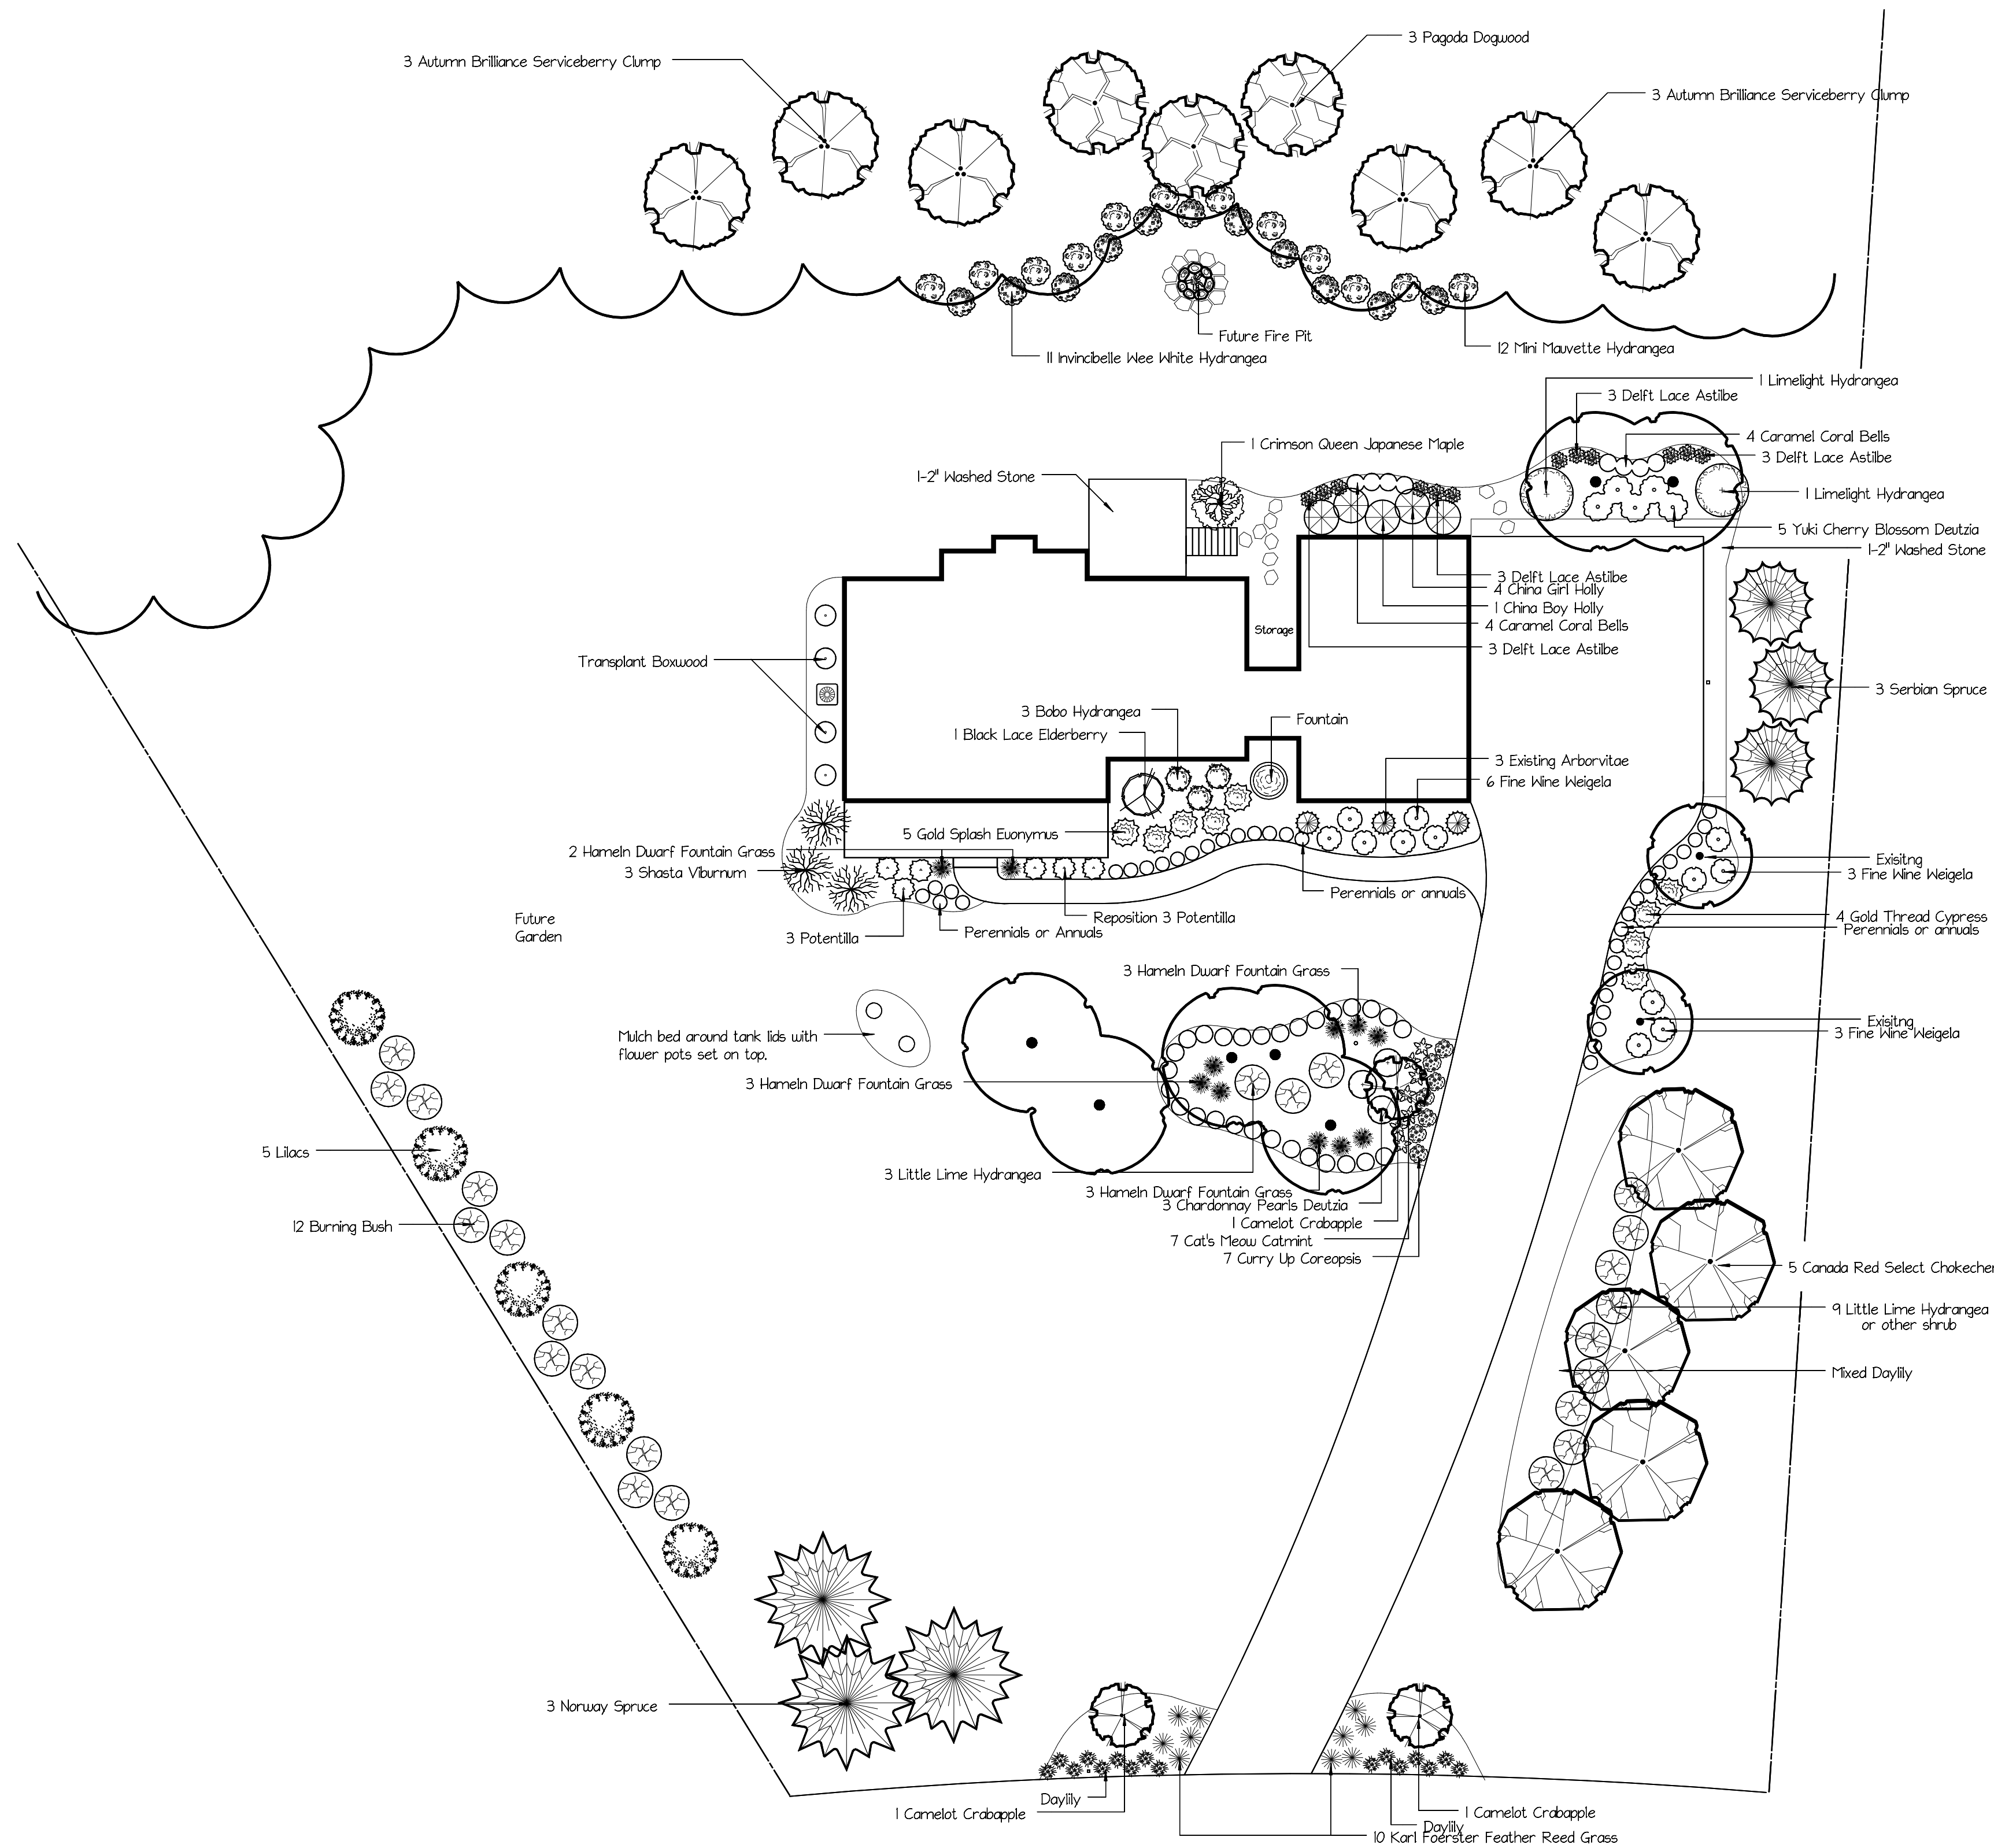

NORTH

DRAWING #
1 of 1

DATE

SCALE
1" = 16'